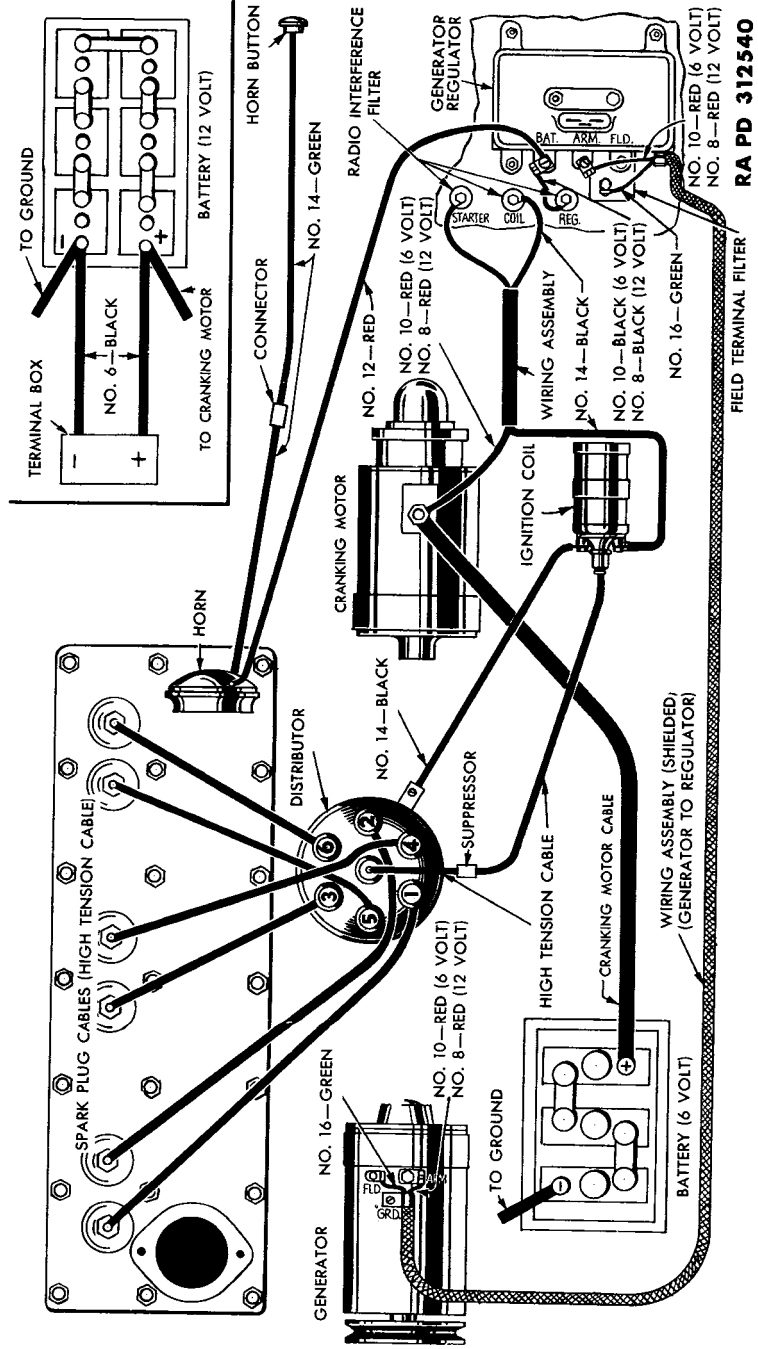

RA PD 312543

Figure 137—Instrument Panel Wiring (Closed Bodies)

¾-TON 4 x 4 TRUCK (DODGE)

Figure 138—Wiring Under the Hood